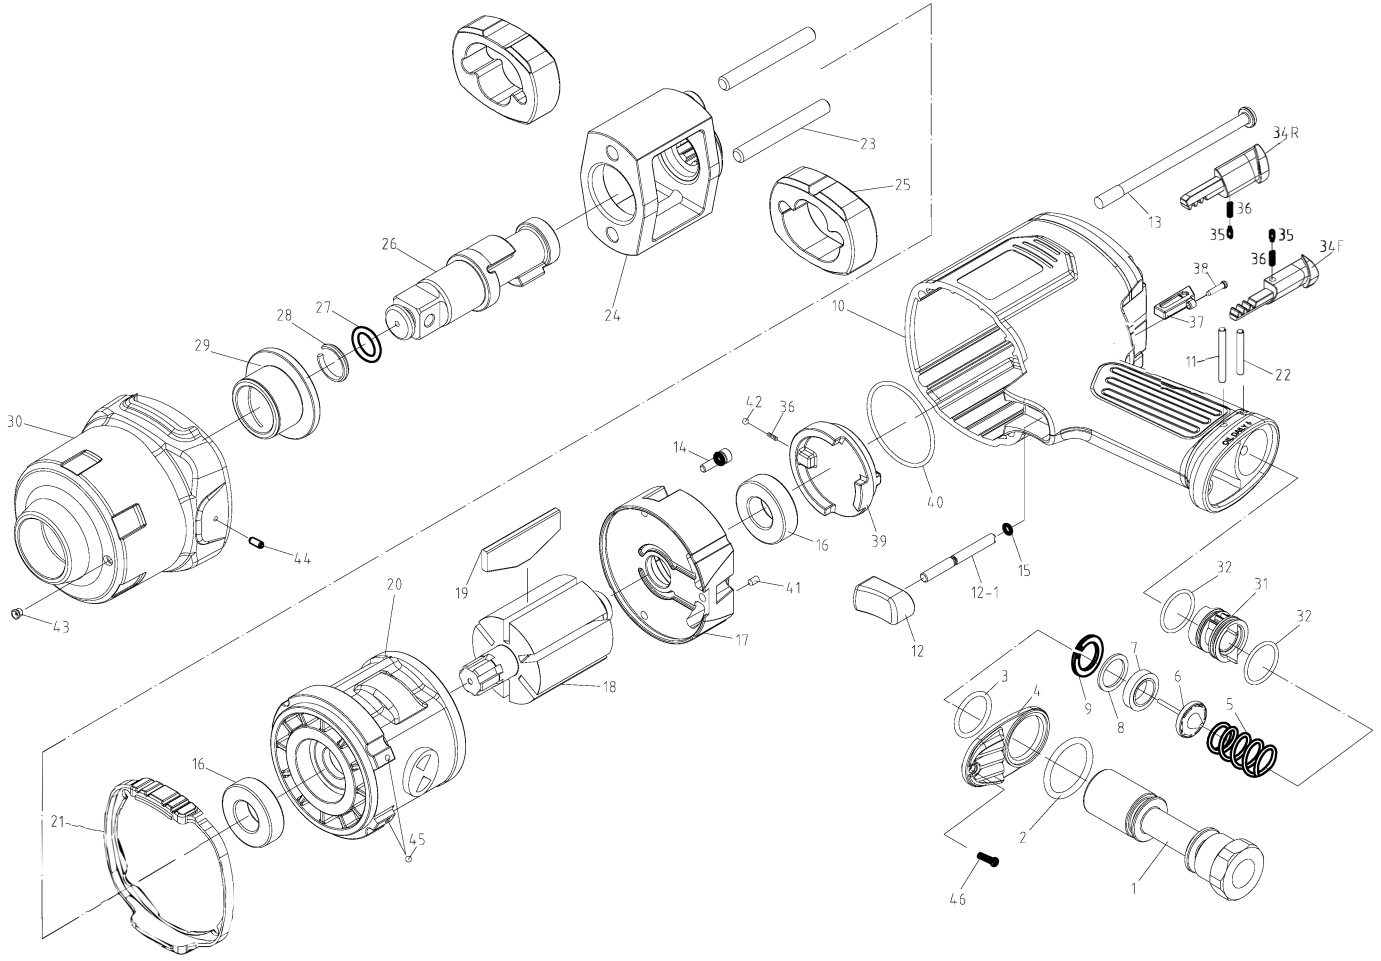

OS-6234 GAV HAVALI SOMUN SÖKME

No.	Part No.	Parça Adı	Adet	No.	Part No.	parça Adı	Adet
1	623401	Air Inlet	1	29	263433	Bushing	1
2	OR2402	O-Ring	1	30	623430	Hammer Case	1
3	OR18726	O-Ring	1	31	623424	Reverse Valve	1
4	623405	Deflector	1	32	OR2002	O-Ring	2
5	638006	Spring	1	34F	623429F	Forward Button	1
6	263404	Valve Stem	1	34R	623429R	Reverse Button	1
7	263405	Valve Seat	1	35	328814	Detent Pin	2
8	623408	Washer	1	36	621238	Spring	3
9	623409	Retainer Ring	1	37	623428	Spacer	1
10	623410	Motor Housing	1	38	633809-1	Screw	1
11	863807CG	Spring Pin	1	39	623440	Power Management Knob	1
12	621214T	Trigger	1	40	OR45502	O-Ring	1
12-1	623414P	Trigger Pin	1	41	589040	Spring Pin	1
13	623413	Screw	4	42	SB0003-1	Steel Ball	1
14	623414	Screw	3	43	638047	Grease Fitting	1
15	OR2512	O-Ring	1	44	SPP2508	Spring Pin	1
16	6003ZZ	Ball Bearing	2	45	SB0003	Steel Ball	2
17	623417	Rear End Plate	1	46	623431	Screw	1
18	263422	Rotor	1				
19	233423C	Blade	6				
20	623420	Cylinder	1				
21	623421	Gasket	1				
22	623403	Spring Pin	1				
23	263429	Hammer Pin	2				
24	263427	Hammer Frame	1				
25	263428	Hammer	2				
26	263430	Anvil	1				
27	OR1025	O-Ring	1				
28	223429	Socket Retainer	1				